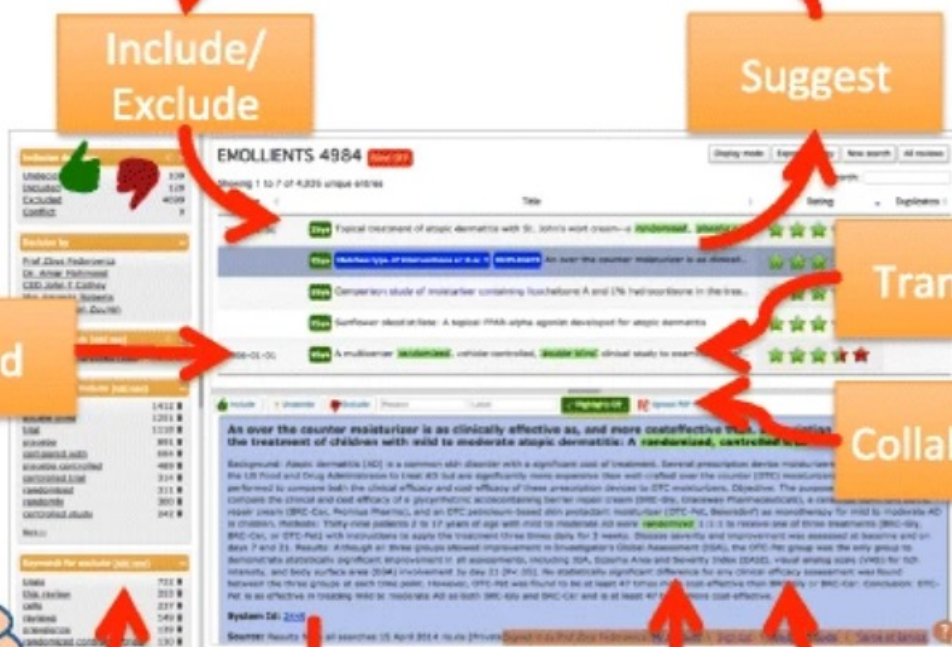

Interacting with Rayyan (Web Version)

Authors label few examples and Rayyan presents predictions through a 5-star rating

Collaboration with fully trackable actions + blind screening

Upload

RefMan, EndNote, ..., Text or MS Word

Include/Exclude

Suggest

Translate

Collaborate

Word Cloud, keywords for I/E, authors, labels

Navigate

Multi-facet navigation and filtering, user-labels, and keyword search

Copy/Export

Copy to other reviews with I/E and labels

PDF Upload

Upload Full text of selected articles

Similarity graph navigation with several knobs